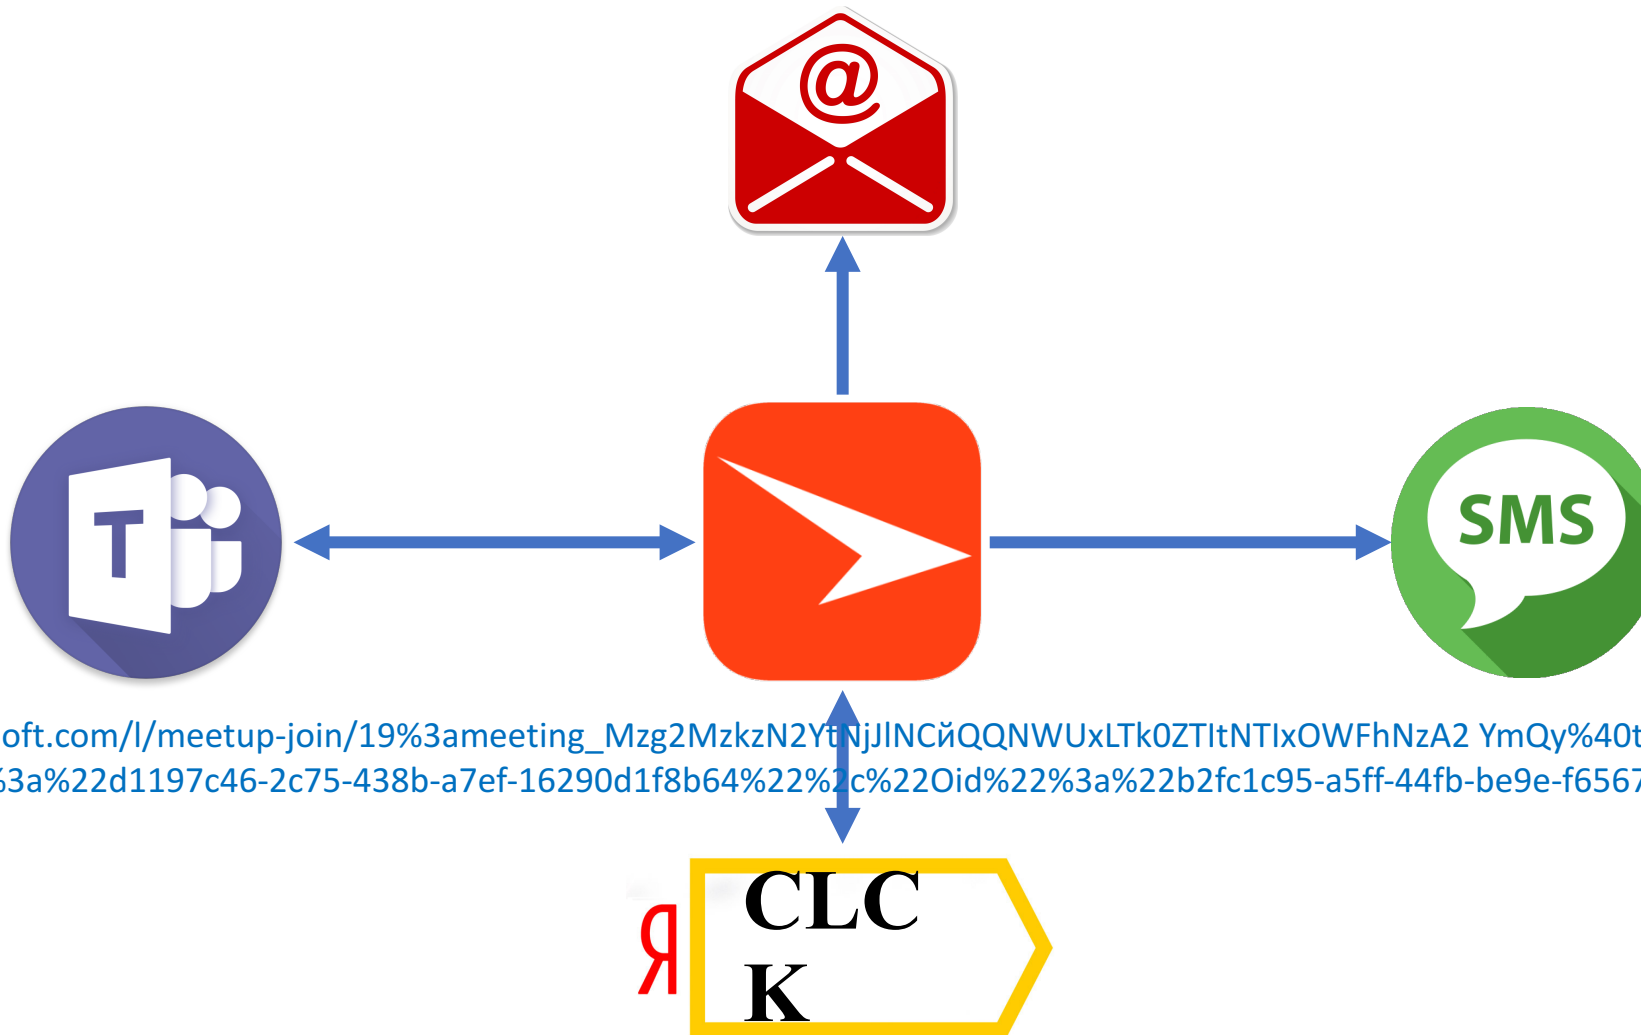

CRM
+low code

Коммуникации

Microsoft Graph To Do APIs

Bring tasks from your apps into To Do

*Some integrations are tentative

Схема работы

От ноутбука к смартфону

Используемые системы

https://teams.microsoft.com/l/meetup-join/19%3ameeting_Mzg2MzkzN2YtNjJlNCйQQNWUxLTk0ZTItNTIxOWFhNzA2_YmQy%40thread.v2/0?context=%7b%22Tid%22%3a%22d1197c46-2c75-438b-a7ef-16290d1f8b64%22%2c%22Oid%22%3a%22b2fc1c95-a5ff-44fb-be9e-f656715fe3a5%22%27%22%7d