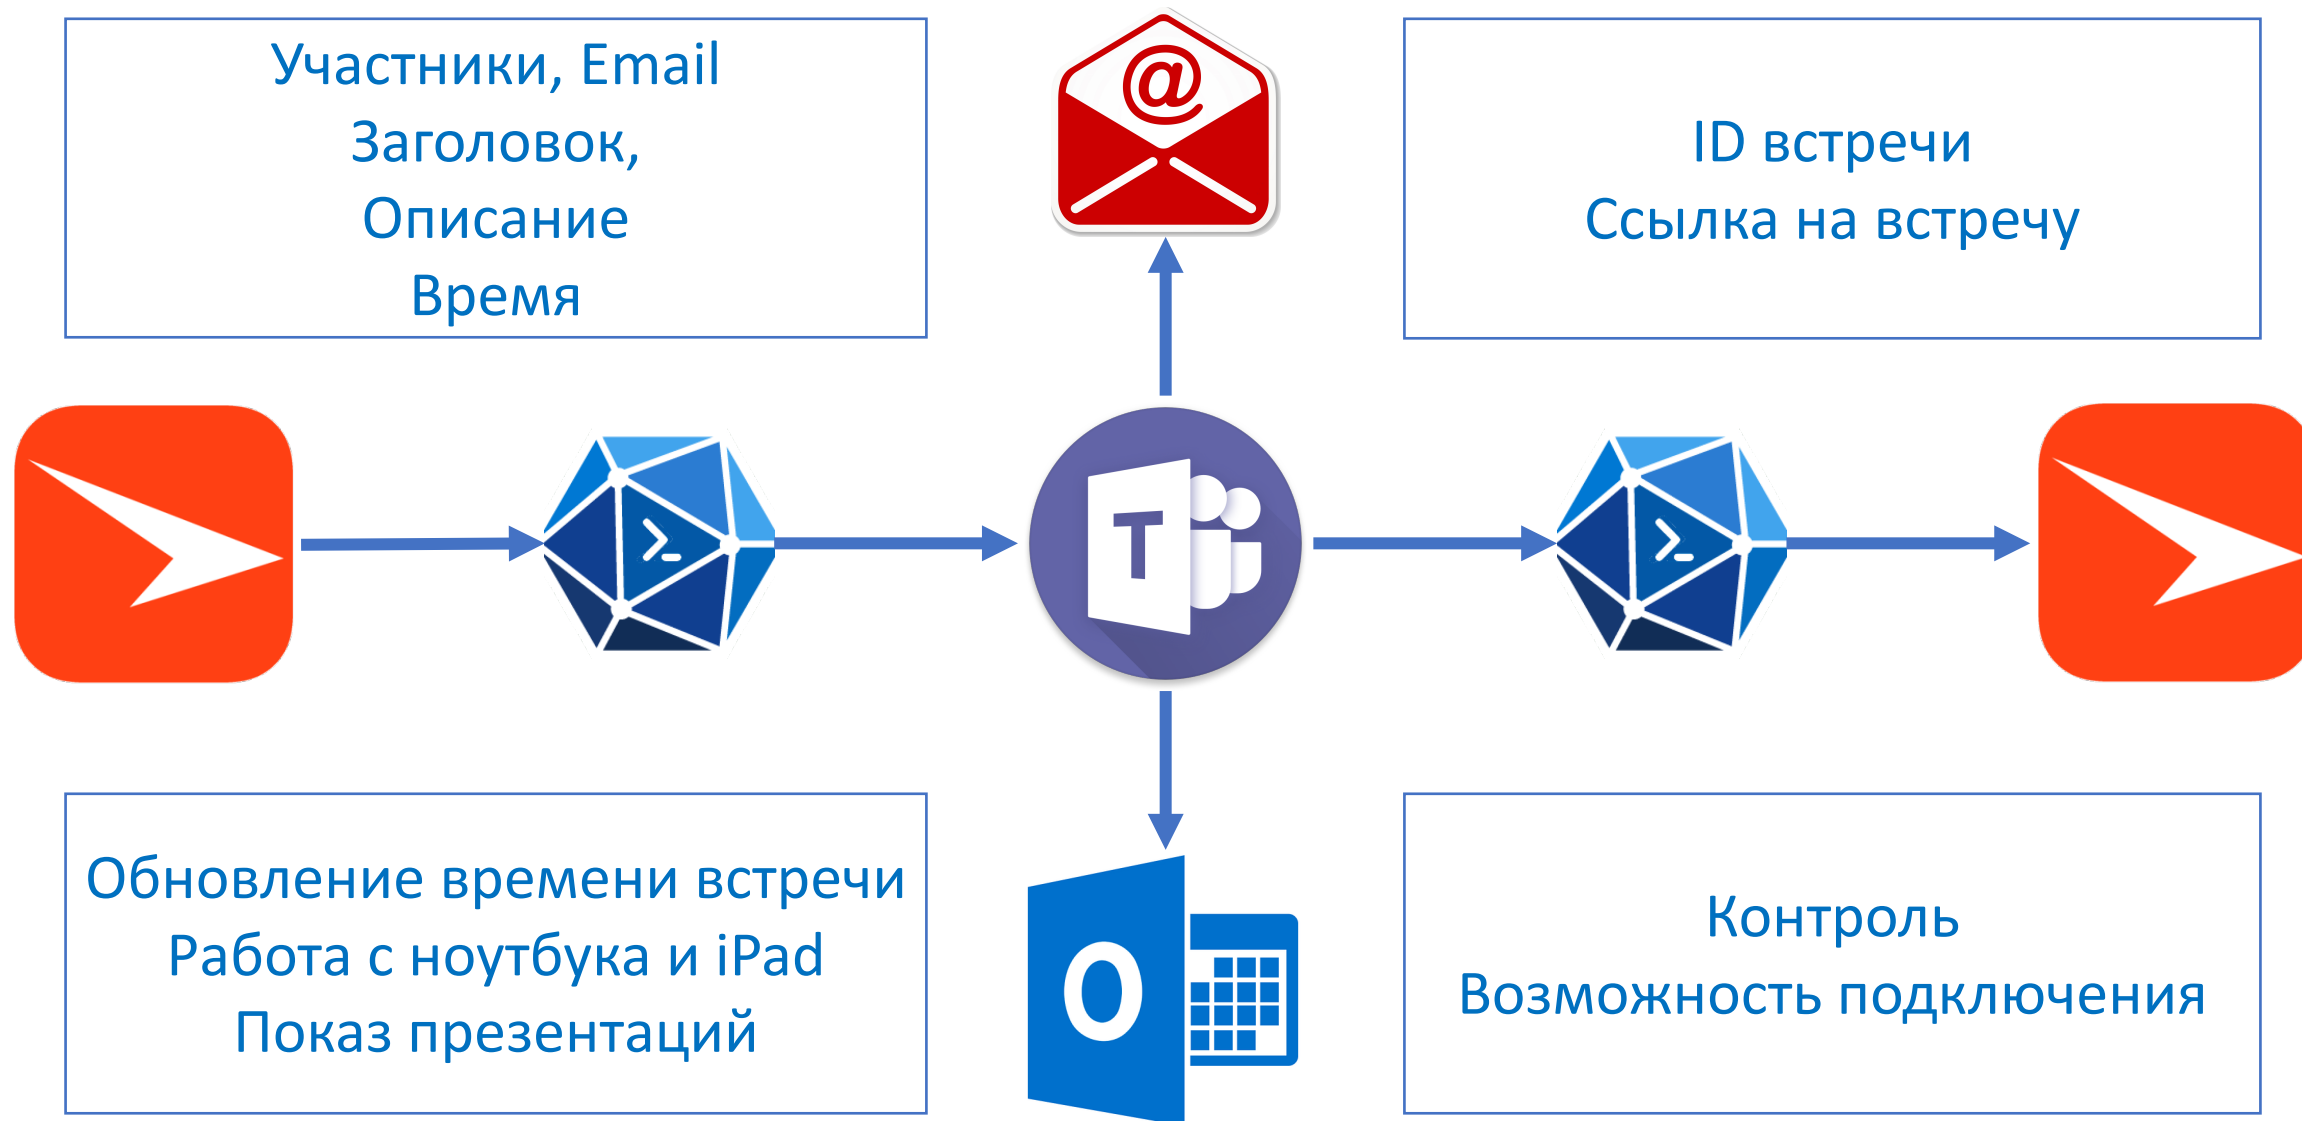

CRM
+low code

Коммуникации

Microsoft Graph To Do APIs

Bring tasks from your apps into To Do

*Some integrations are tentative

Схема работы

От ноутбука к смартфону

Используемые системы

https://teams.microsoft.com/l/meetup-join/19%3ameeting_Mzg2MzkzN2YtNjJlNCйQQNWUxLTk0ZTItNTIxOWFhNzA2_YmQy%40thread.v2/0?context=%7b%22Tid%22%3a%22d1197c46-2c75-438b-a7ef-16290d1f8b64%22%2c%22Oid%22%3a%22b2fc1c95-a5ff-44fb-be9e-f656715fe3a5%22%27%22%7d