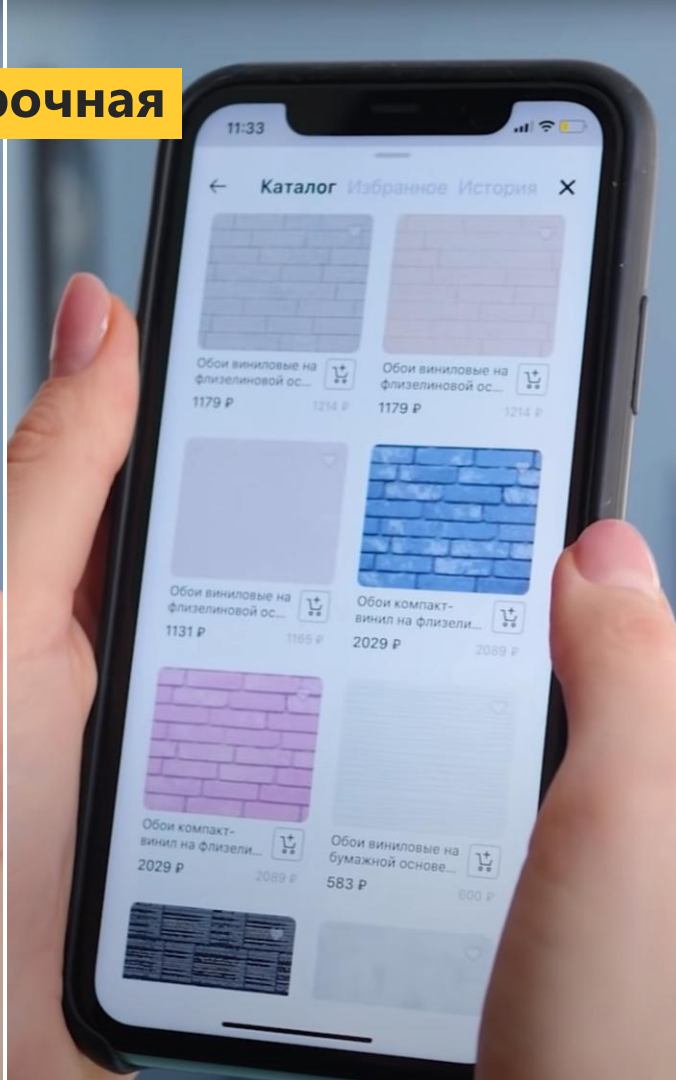

*по данным РБК Недвижимость: <https://realty.rbc.ru/news/5f855f6b9a79476336e30ae0>

E-com 2020: очень большой рост онлайн-заказов

...очень большой

A wide-angle, high-angle shot of a vast, flat, snow-covered landscape. In the foreground and middle ground, a large, dense formation of soldiers in dark, heavy winter gear is visible, moving across the snow. In the far distance, a single, small figure stands alone in the center of the frame. The background shows a line of trees or structures partially obscured by the snow and distance. The overall tone is cold and desolate.

Средний чек

ПЕТРОВИЧ

Музей обоев: традиционный СЖМ

ПЕТРОВИЧ

W094

Виртуальная примерочная

Статистика

13 sku