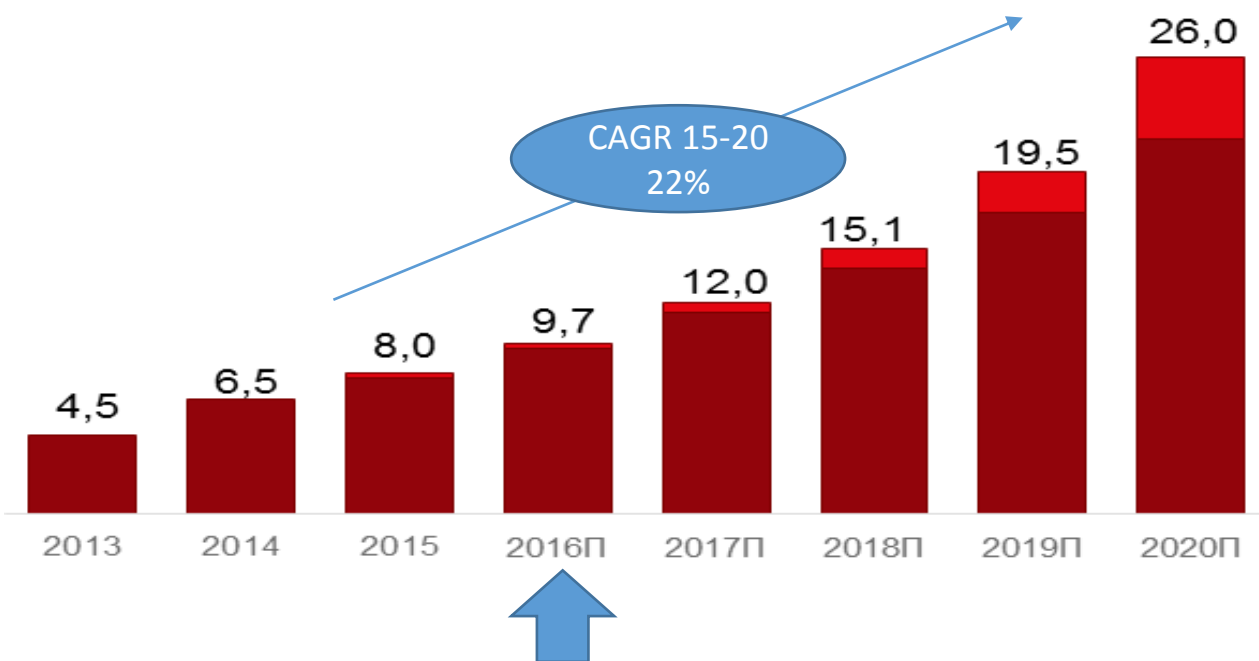

Формирование диджитал рынков в РФ

Рынок M2M/IoT в России, млн. SIM карт

Развитие рынка России происходит по общемировой динамике. Рынок сформировался и имеет значительные темпы роста, превосходящие рост ИТ рынка – 1,8% CAGR 2015-20

Источники: iKS-РЕЙТИНГ: «Российский рынок M2M/IoT», 03.12.2015_